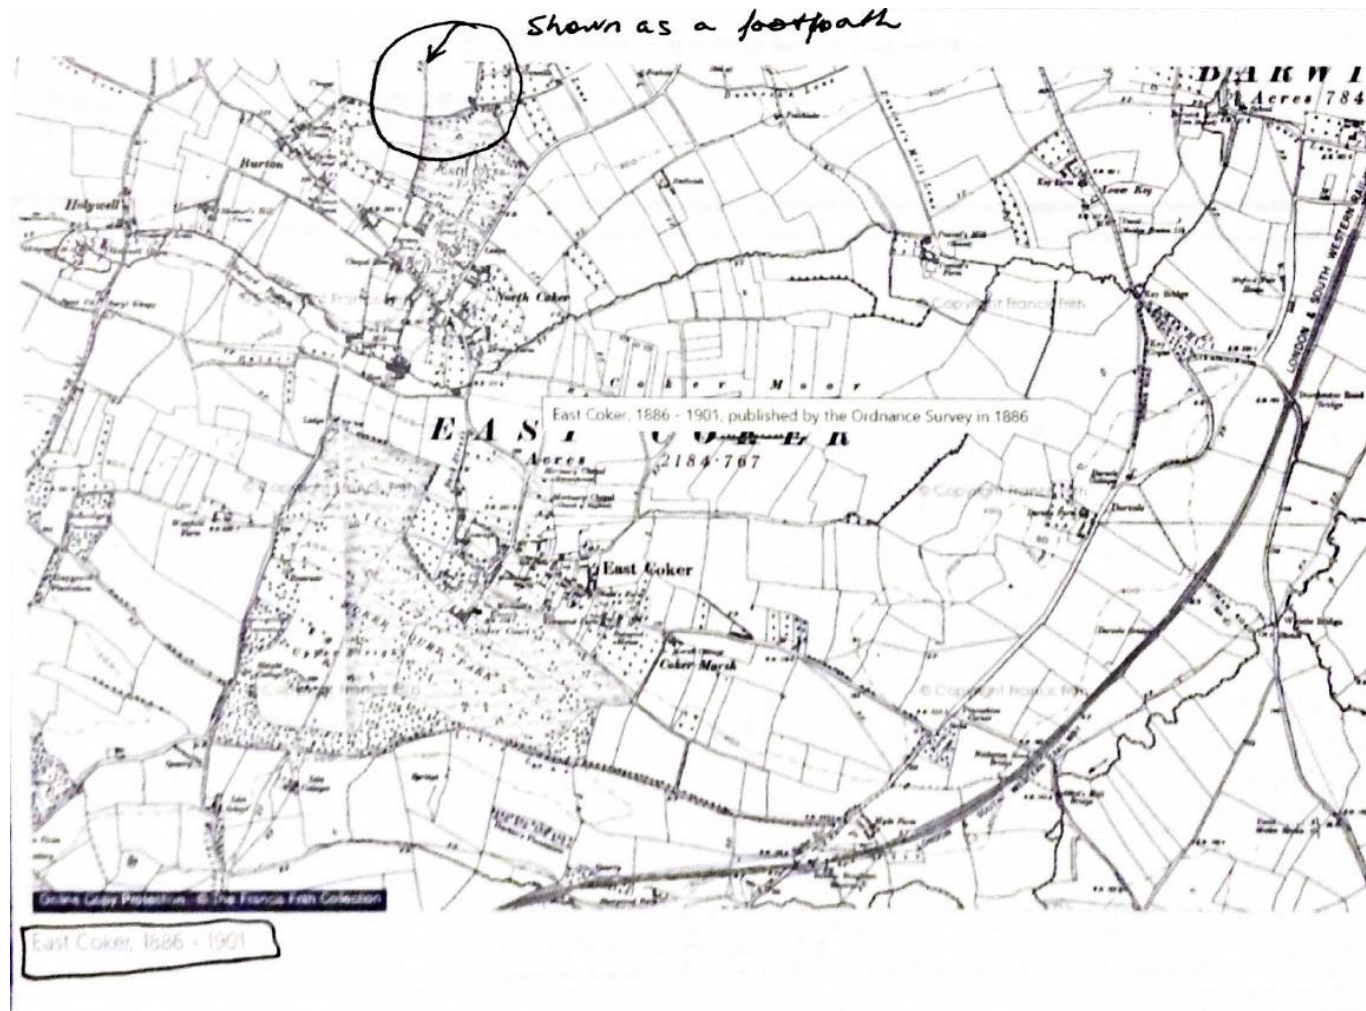

Appendix 5: Ordnance Survey maps

OS County Series First Edition 25 Inch Map (1886)

Sheet number: Somerset XC.5

Scale: 1:2500

OS County Series First Edition 6 Inch Map (1886)

Sheet number: XC. N.W.

Scale: 1:10,560

OS County Series Second Edition 25 Inch Map (revised 1901)

Sheet number: Somerset XC.5

Scale: 1:2500

OS County Series Third Edition 25 Inch Map (revised 1927)

Sheet number: Somerset XC.5

Scale: 1:2500

OS Map I

Source: Extract supplied by Landowner E

OS Map II

Source: Extract supplied by Landowner E