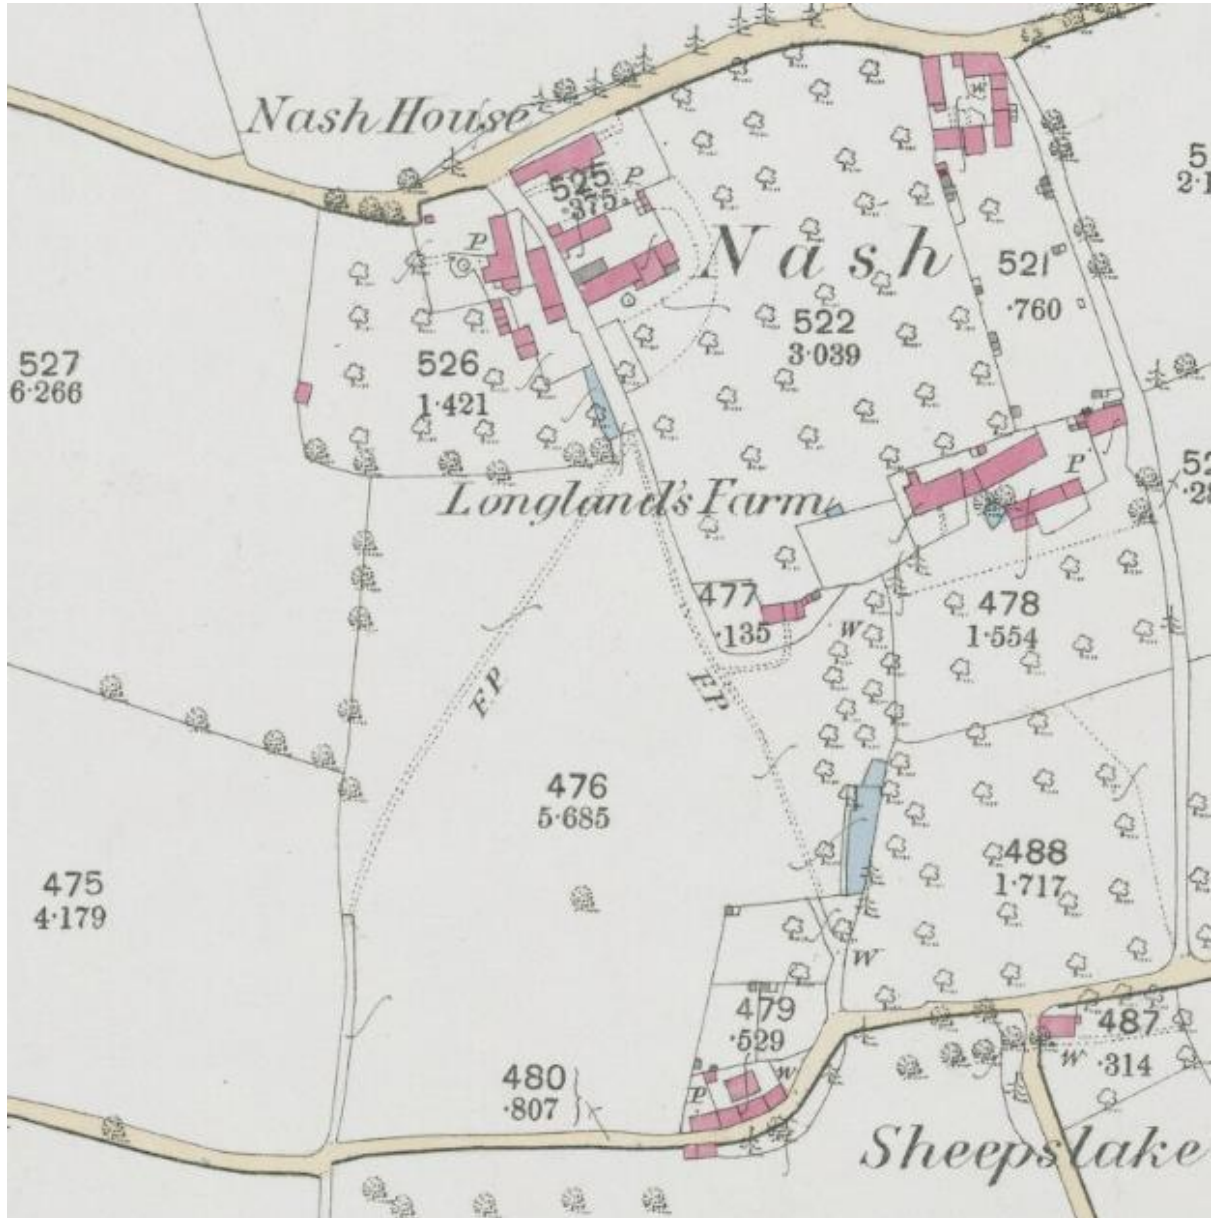

Appendix 5: Ordnance Survey maps

OS County Series First Edition 25 Inch Map (1886)

Sheet number: Somerset XC.5

Scale: 1:2500

OS County Series First Edition 6 Inch Map (1886)

Sheet number: XC. N.W.

Scale: 1:10,560

OS County Series Second Edition 25 Inch Map (revised 1901)

Sheet number: Somerset XC.5

Scale: 1:2500

OS County Series Third Edition 25 Inch Map (revised 1927)

Sheet number: Somerset XC.5

Scale: 1:2500

OS Map I

Source: Extract supplied by Landowner E

OS Map II

Source: Extract supplied by Landowner E